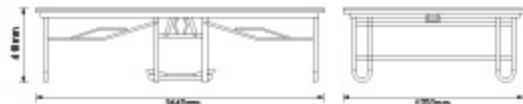

2# Partition W1800 × D520 × H1030

7 # Partition W2720 x D540 x H2000

6 # Partition W2720 x D540 x H2000

4# Trolley

Dancing floor trimming

Dancing floor

Mobile Stage MS-72 1830 × 2440 × 410/610Hmm
MS-48 1220 × 2440 × 410/610Hmm