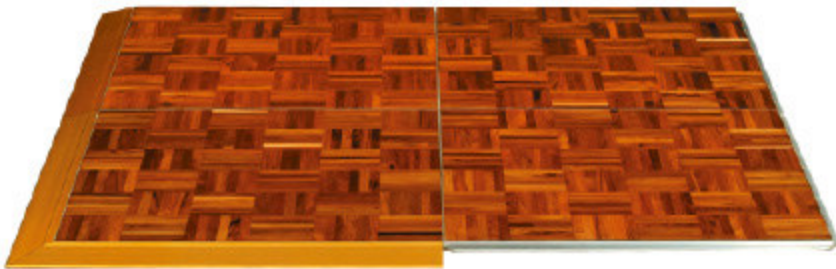

2# Partition W1800 × D520 × H1030

7 # Partition W2720 x D540 x H2000

6 # Partition W2720 x D540 x H2000

4# Trolley

Dancing floor trimming

Dancing floor

Mobile Stage MS-72 1830 × 2440 × 410/610Hmm
MS-48 1220 × 2440 × 410/610Hmm