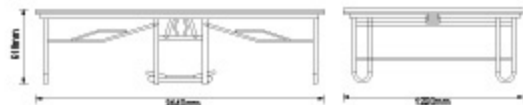

2# Partition W1800 × D520 × H1030

7 # Partition W2720 x D540 x H2000

6 # Partition W2720 x D540 x H2000

4# Trolley

Dancing floor trimming

Dancing floor

Mobile Stage MS-72 1830 × 2440 × 410/610Hmm
MS-48 1220 × 2440 × 410/610Hmm