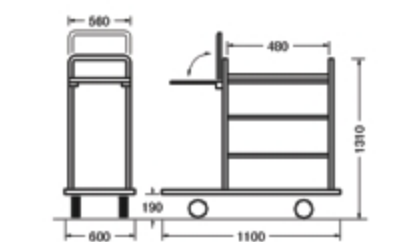

MODEL:99.9802