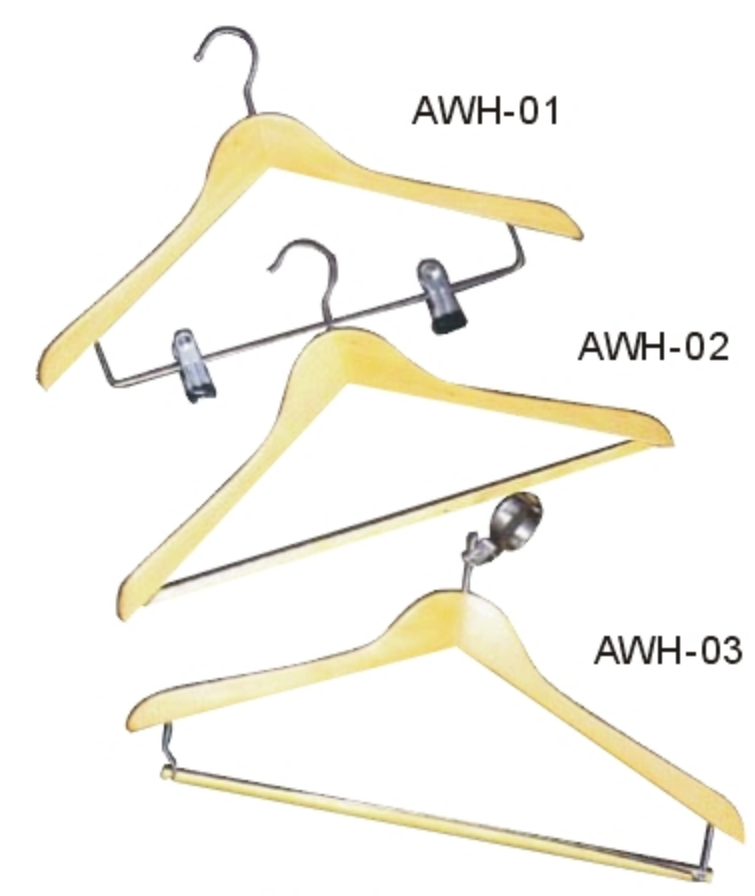

Model:AIS-04 Iron holder

Model:AIS-05 Iron board hook

**ALBER Clothes neatened**

Model:95.7502 standing handger  
Dimensions:460(L)x350(W)x1160(H)mm

Model:91.9902 standing handger  
Dimensions:570(D)x1825(H)mm