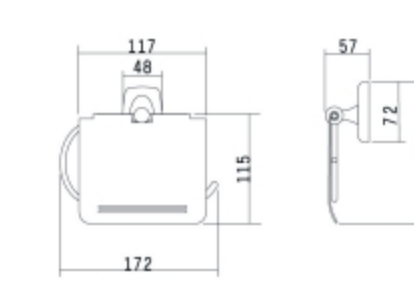

Material:#304 S/S,/zinc alloy
Finish:Polished