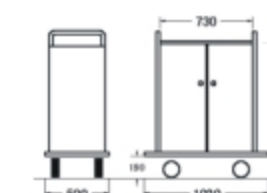

ZELA Host station

Wood construction with hide 4 casters cabinets and layers can let you have more space. Color finish are available in customer order

ZELA

ZELA Mini bar trolley

Wood construction with hide 4 casters cabinets and layers can let you have more space. Color finish are available in customer order