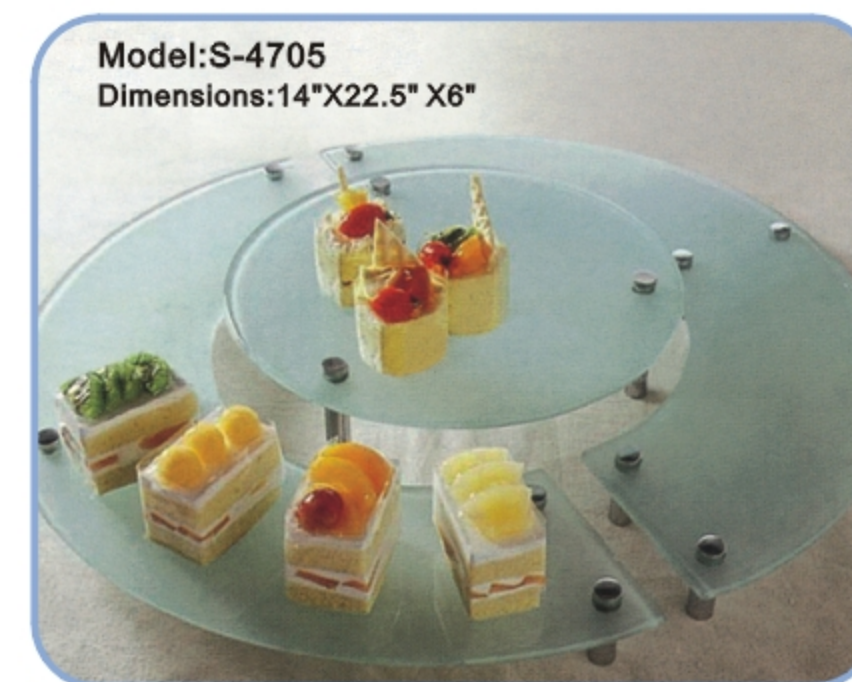

YUMMY Glass buffet