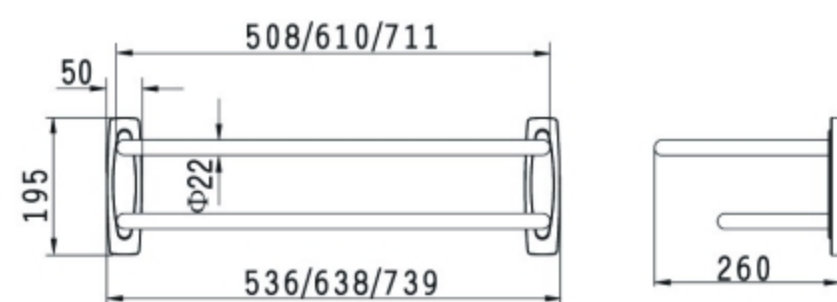

Main material:#304 stainless steel
Finish:Polished
Length available in:508/610/711mm