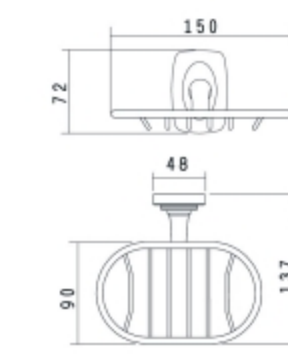

XT-6470 Soap dish