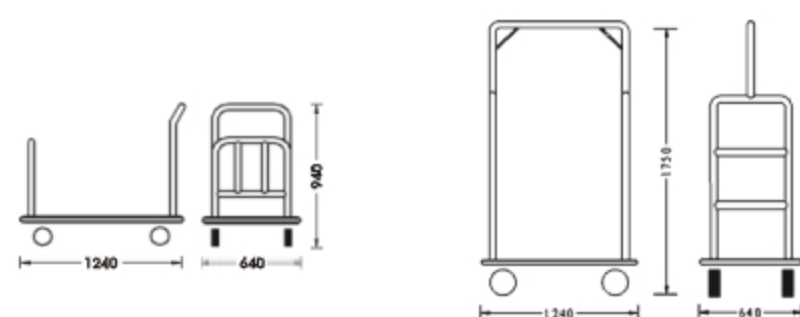

**LOBY**

Model:91.2002

Model:91.2018

**LOBY Handtruck**

1" (2.5 cm) Stainless steel tubular construction  
 6" (15 cm) dia wheels with brakes  
 Finish: Polished, Satin, Gold

Model:91.2008

Model:90.2007

Model:91.2222