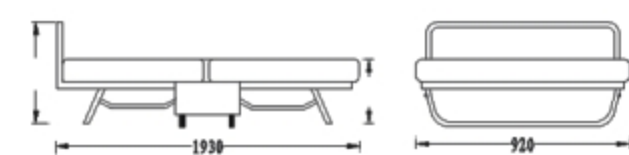

ALBER Folding bed

Painted steel tubular construction
Folding design more easy for stock;
Standard 4 inch non-marking wheels

ALBER

Model:AIS-01 Steam Iron
220V, 1200W
There is steam while 150°C
Selectable 5 levels of steam stream

ALBER Clothes neatened