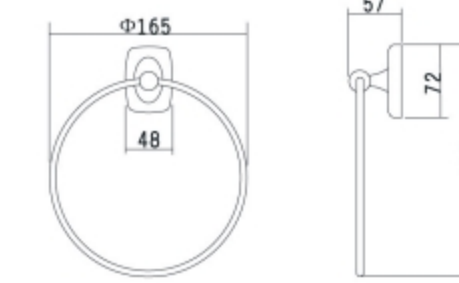

COZY Bathroom accessories

Main material:#304 stainless steel
Finish:Polished
Length available in:508/610/711mm

Main material:#304 stainless steel
Finish:Polished
Length available in:508/610/711mm

Main material:#304 stainless steel
Finish:Polished
Length available in:508/610/711mm

Main material:#304 stainless steel
Finish:Polished

COZY Bathroom accessories

Material:#304 S/S,/zinc alloy
Finish:Polished

Material:#304 S/S,/zinc alloy
Finish:Polished

Material:#304 S/S,/zinc alloy
Finish:Polished

Material:#304 S/S,/zinc alloy
Finish:Polished