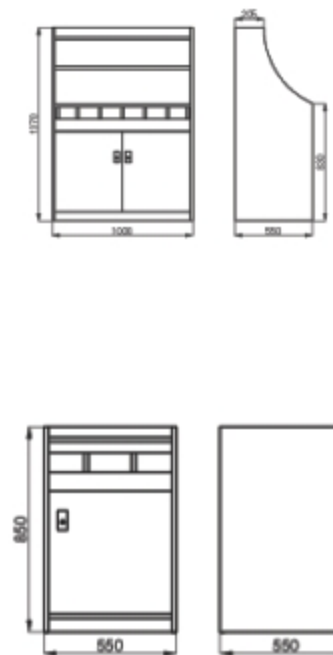

Model:95.8177