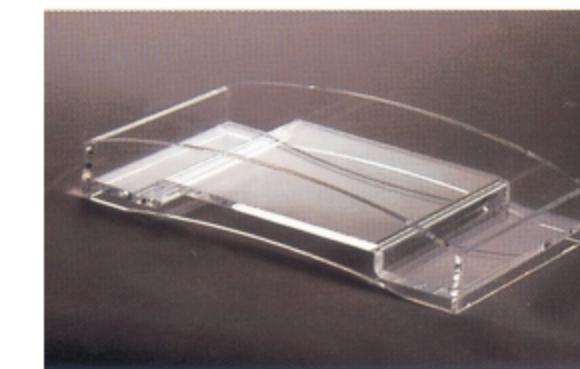

Model:CAT-03 Amenity tray
Size:375x225x80Hmm