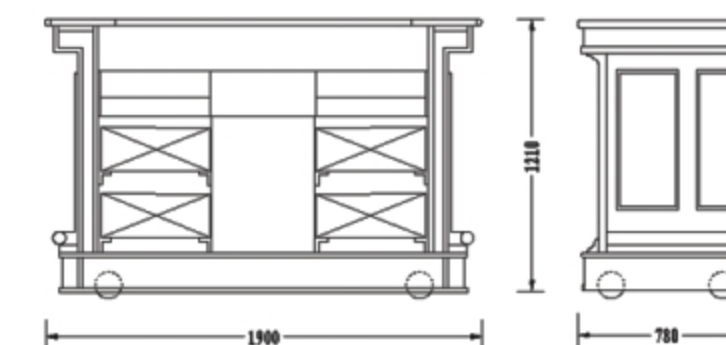

Model:99.9811D

**ZELA Mini bar trolley**

Wood construction with hide 4 casters cabinets and layers can let you have more space. Color finish are available in customer order

Model:95.8170