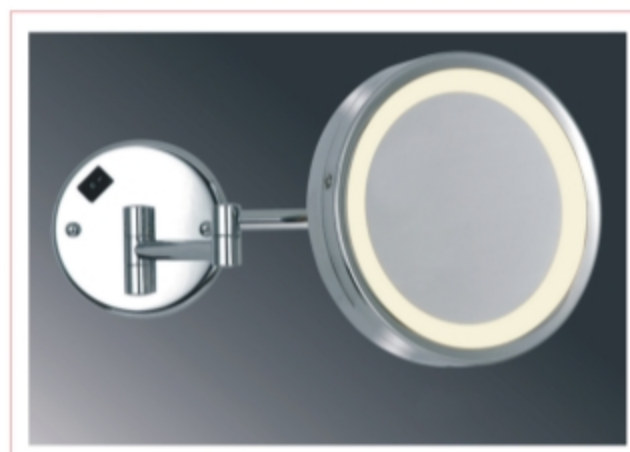

**COZY Bathroom Magnifier**

Stainless steel material with light or without are available  
 Volt: 220V, 60HZ Or 110V, 50HZ.  
 Size are available in 6, 8, 10 inches

Model: CBM-01 Magnifier with light  
 Size: 8 inch