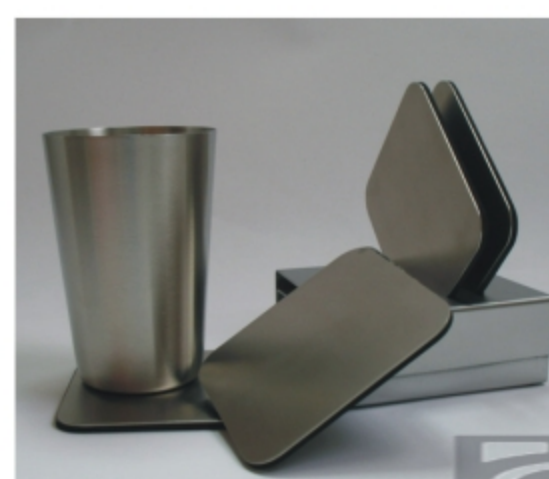

Model:YFP-02 Fruit plate

Model:YFP-03 Fruit plate

Model:YFP-04 Fruit basket

Model:YFP-05 Fruit basket

Model:YFP-06 Fruit basket

**YUMMY Tableware** All products are made in stainless steel and with the model design.

Model:YCC-01 Coffee cup

Model:YCC-02 Coffee cup

Model:YCC-03 Coffee cup

Model:YCC-04 Coffee cup

Model:YCC-05 Cup cushion

Model:YCC-06 Cup cushion

## YUMMY

Model: Winsor(Available in whole set)

Model: Flory (Available in whole set)

Yimmy table stand

Model:MTS-14(300mmH)  
MTS-13 (250mmH)  
MTS-12(200mmH)  
MTS-11(150mmH)  
MTS-10(100mmH)

Model:MTS-24(300mmH)  
MTS-23(250mmH)  
MTS-22(200mmH)  
MTS-21(150mmH)  
MTS-20(100mmH)