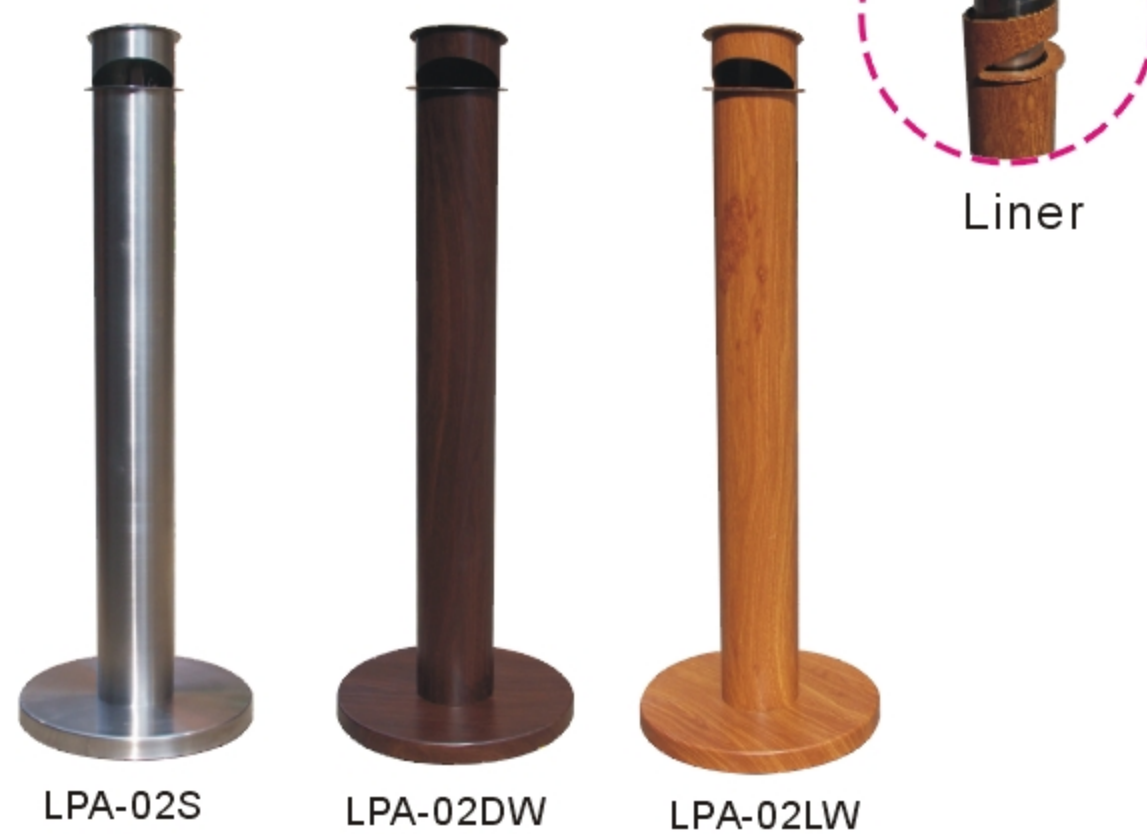

LPA-02S LPA-02DW LPA-02LW

Post ashtray with base
Dimension: D350x995Hmm

LOBY post ashtray

The extensive range of tidy, fire-safe LOBY ashtray care for the environment by minimising the likelihood of public and retail spaces and hotels etc..