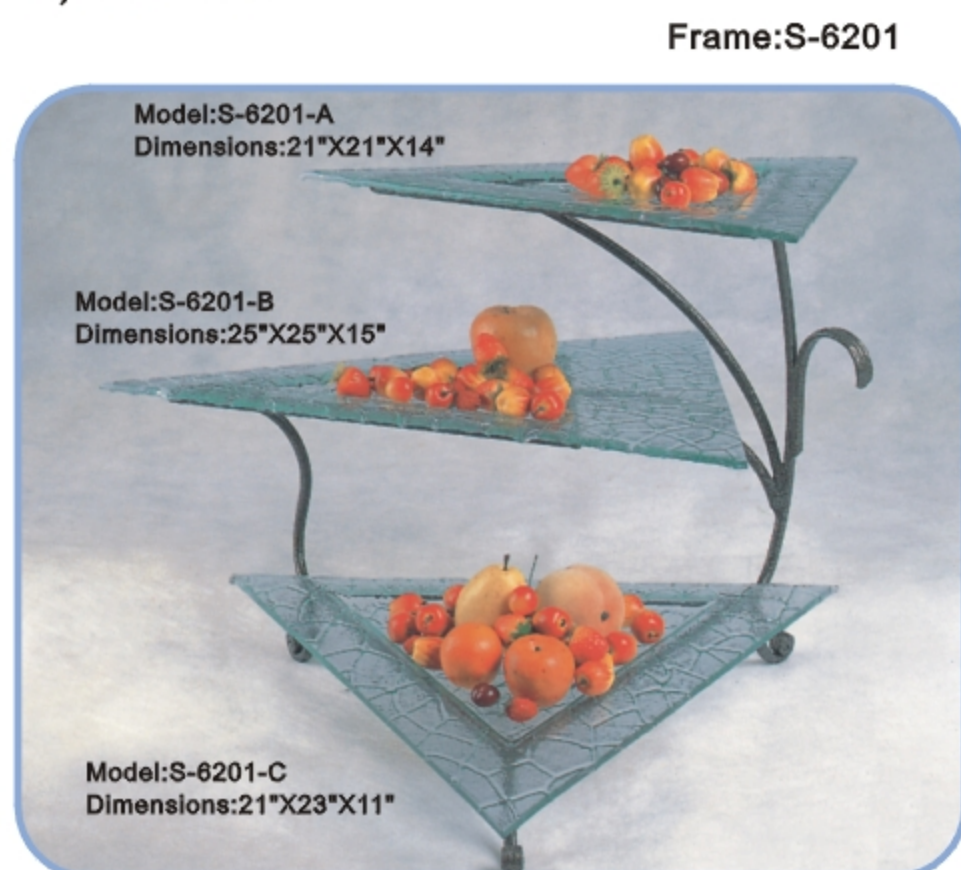

YUMMY Glass buffet

All frame color are available in:
1) black;
2) gold;
3) silver;
4) silver vein