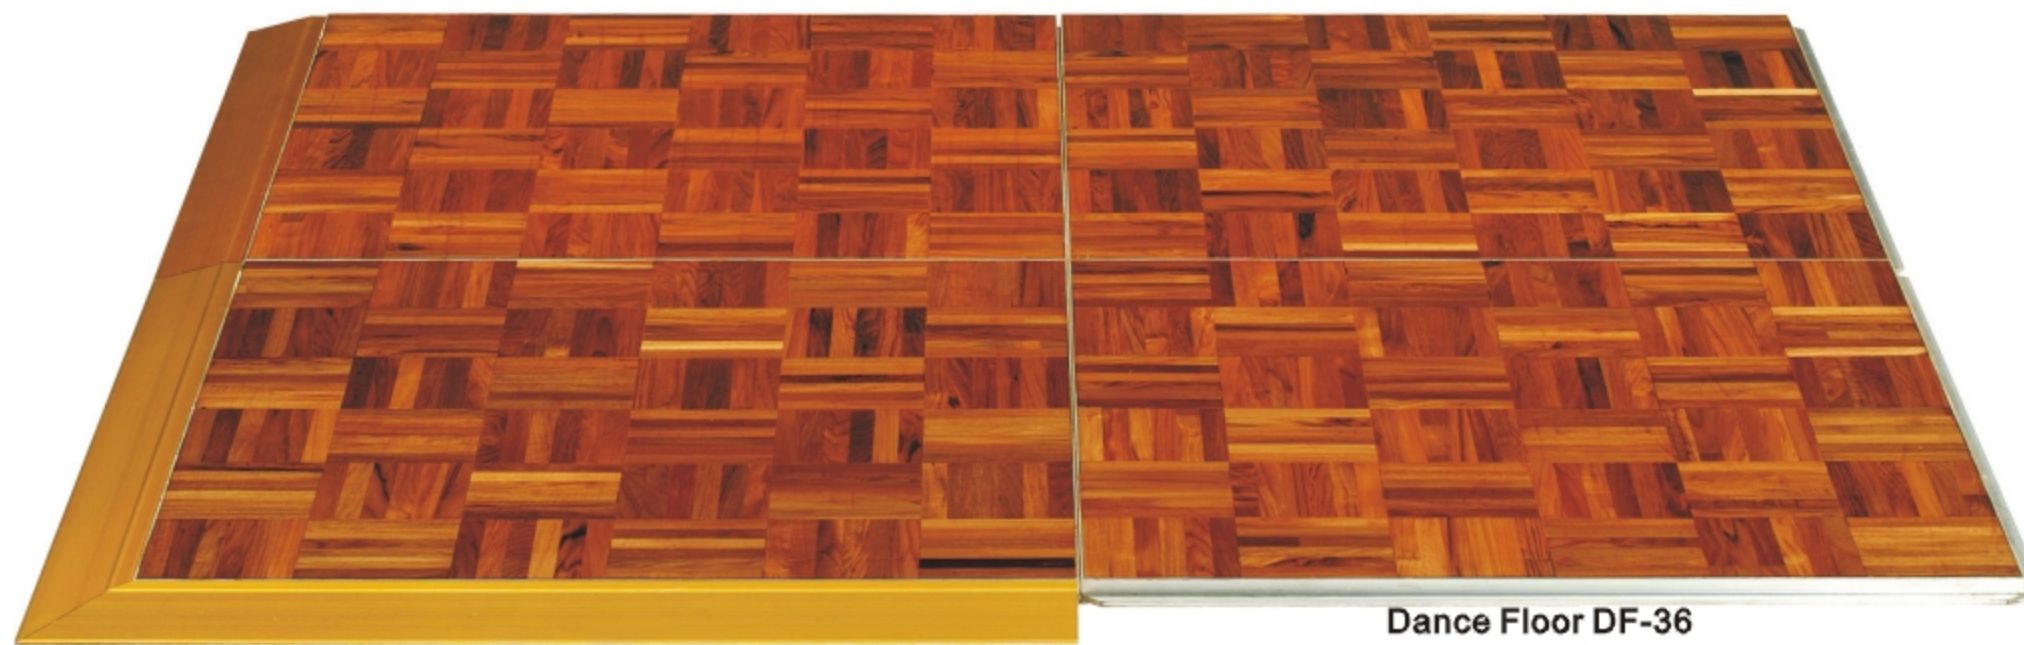

Model:OTB-03 table base

Model:OTB-04 table base

Model:OTB-05 table base

2# Table Trolley

Model:OCC-01 CONNECTOR

1# Chair trolley

3# Table Trolley

2# Dance floor Trolley

Dance Floor Trimmings

Dance Floor DF-36  
Core:19mm fibre board with water proofing;  
Surface:6mm solid teak wood parquet;  
Size:910(L)x910(W)mm