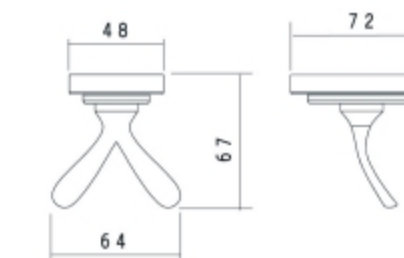

XT-6717 Robe hook