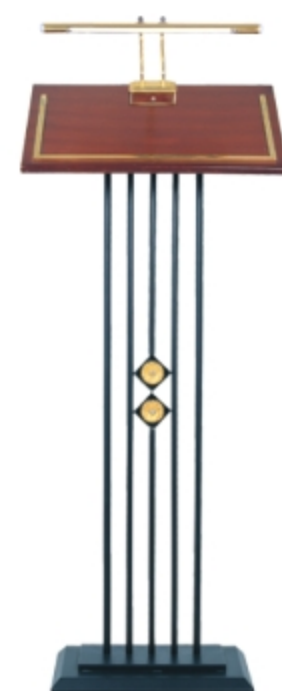

Model:91.3021  
Sign stand  
Dimensions:400(L)x300(W)x1100(H)mm

Model:95.3083  
Hardwood Sign stand  
Dimensions:600(L)x420(W)x1110(H)mm

Model:91.3002  
Painted steel sign stand  
Dimensions:604(L)x704(W)x1600(H)mm

Model:91.3013  
Sign stand  
Dimensions:600(L)x800(W)x1450(H)mm

Model:91.3022  
Sign stand  
Dimensions:400(L)x360(W)x1200(H)mm

Model:95.3085  
Hardwood Sign stand  
Dimensions:620(L)x948(W)x1420(H)mm

Model:99.3058  
Painted steel sign stand with light  
Dimensions:550(L)x420(W)x1320(H)mm