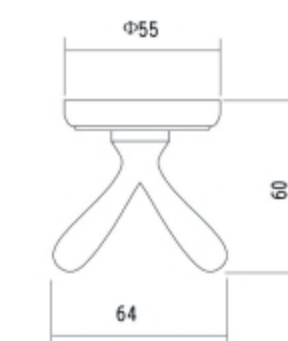

XT-6717 Robe hook