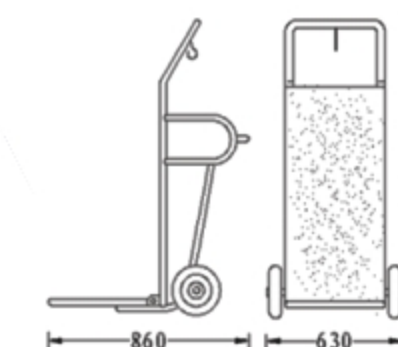

**LOBY**

Model:91.2002

Model:91.2018

**LOBY Handtruck**

1" (2.5 cm) Stainless steel tubular construction  
 6" (15 cm) dia wheels with brakes  
 Finish: Polished, Satin, Gold

Model:91.2008

Model:90.2007

Model:91.2222