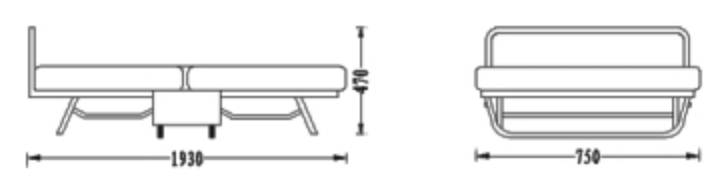

Model:99.2300