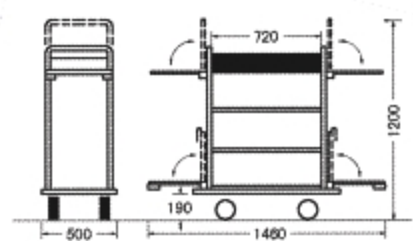

MODEL:99.9804D