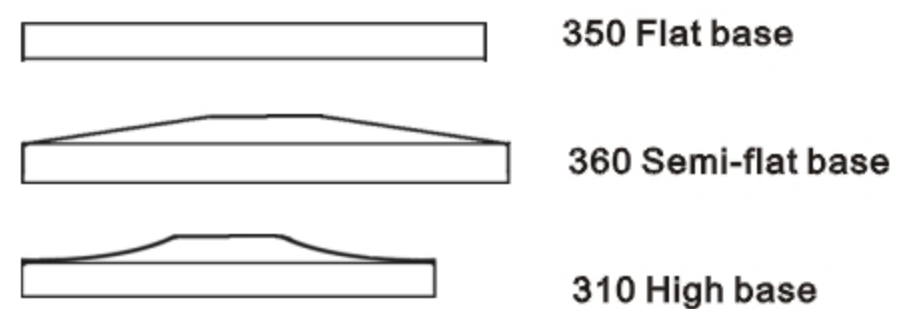

Plastic Base weight

All handrail post are optional in high base, semi-flat base or flat base.