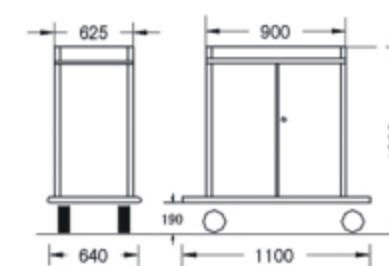

Model:90.9813