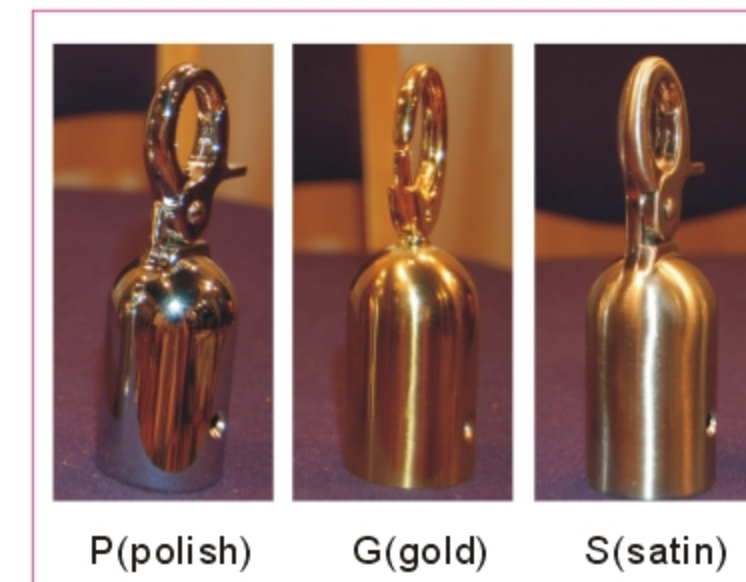

Three finished