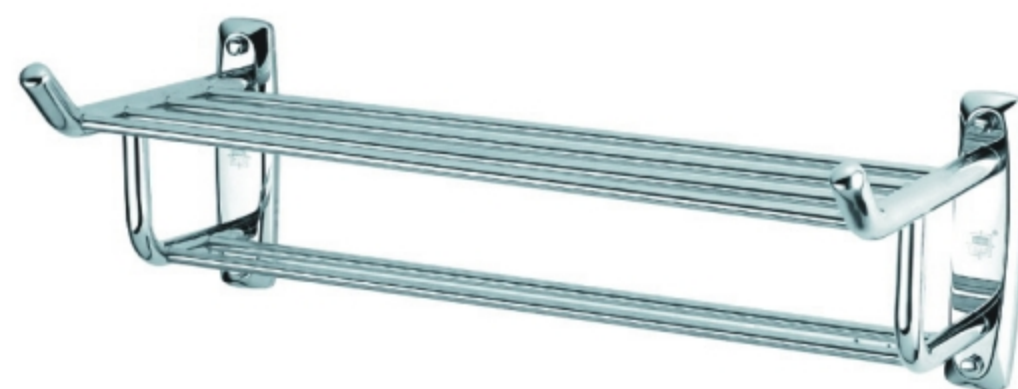

ANT-113 Towel rack

Main material:#304 stainless steel
Finish:Polished
Length available in:508/610/711mm