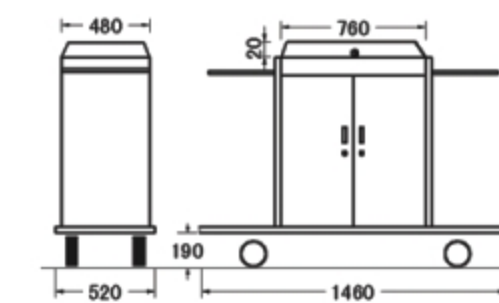

MODEL:99.7815