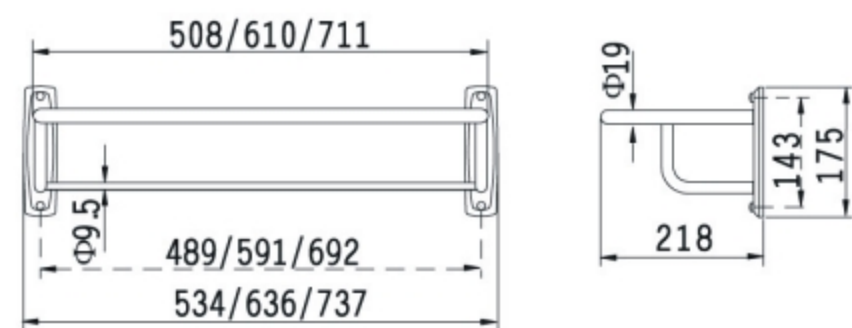

Main material:#304 stainless steel
Finish:Polished
Length available in:508/610/711mm