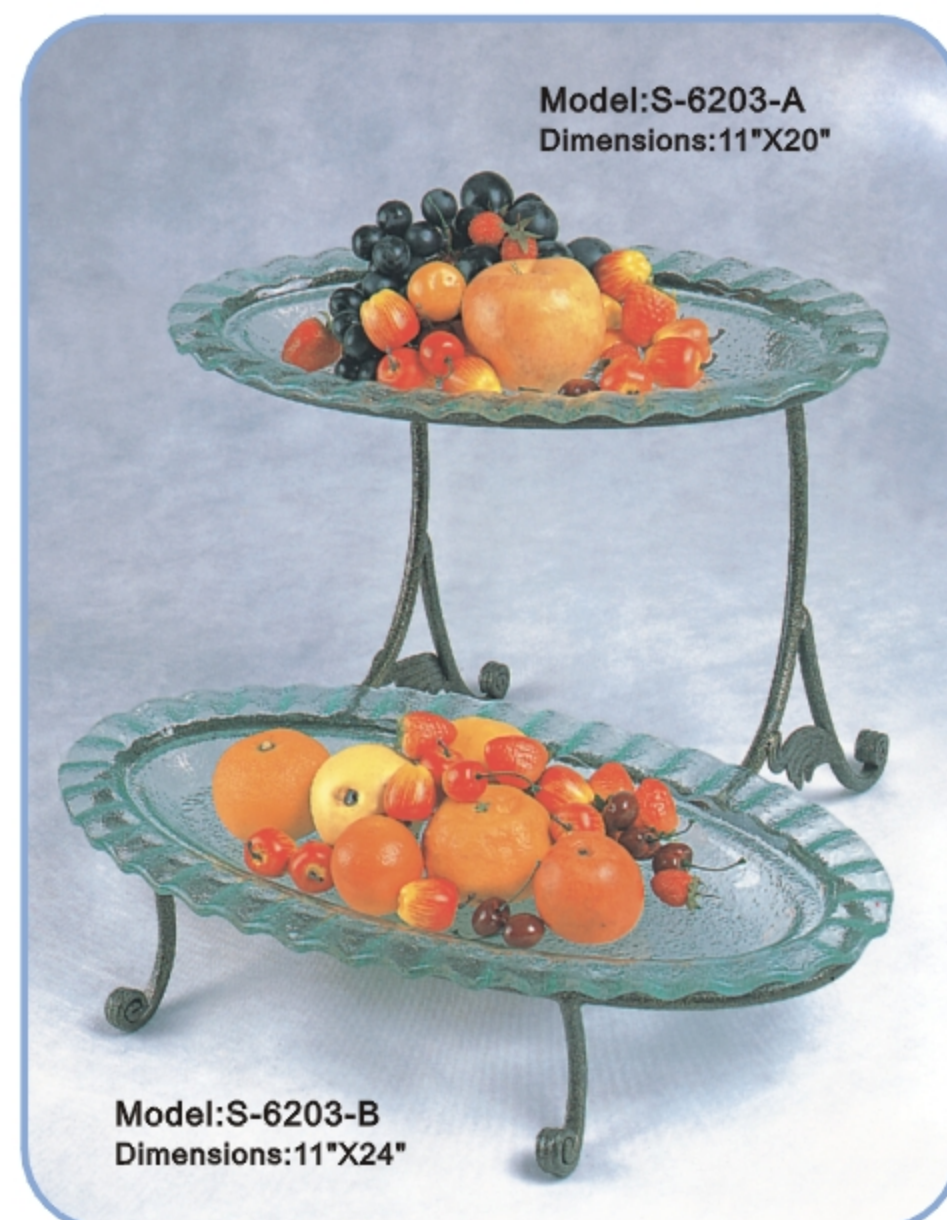

JJM-00

MJJ-12

Frame:S-6204

Frame:S-6203

**YUMMY Glass buffet**

All frame color are available in:  
1) black;  
2) gold;  
3) silver;  
4) silver vein

**YUMMY**

Model:S-5505  
Dimensions:8"X24"