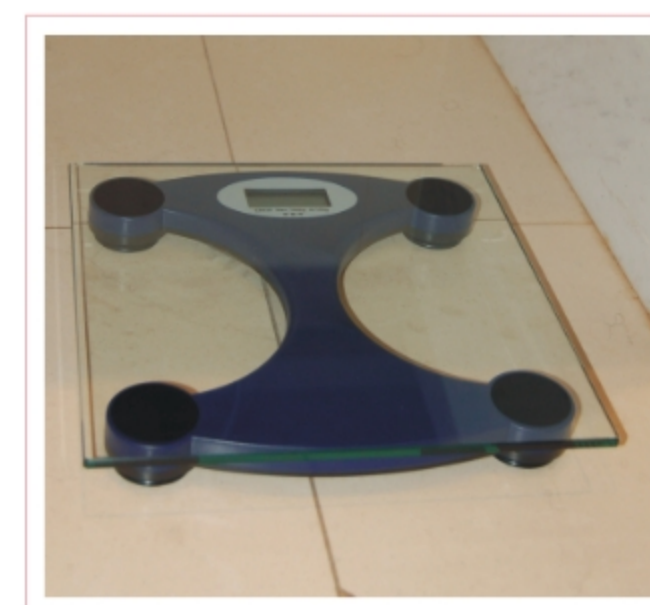

Model:CAT-05 Amenity tray  
Size:350x250x30Hmm

Model:CAT-06 Amenity tray  
Size:350x250x30Hmm

Model:CWS-01 Weight scale

Model:CWS-02 Weight scale

Model:CTB-01 Towel basket

**COZY Bathroom accessories**

ANT-112 Towel rack