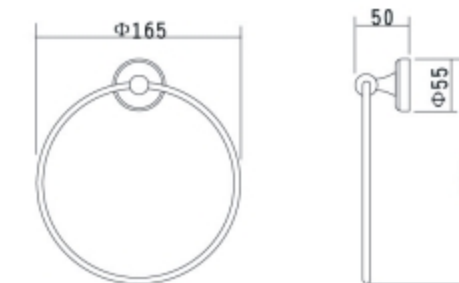

Material:#304 S/S,/zinc alloy
Finish:Polished