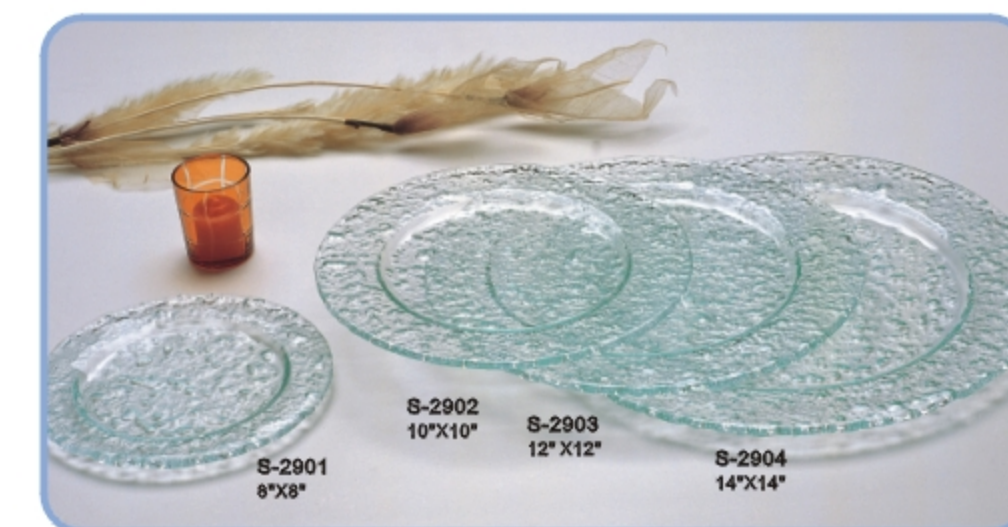

JJM-00

MJJ-12

Frame:S-6204

Frame:S-6203

**YUMMY Glass buffet**

All frame color are available in:  
1) black;  
2) gold;  
3) silver;  
4) silver vein

**YUMMY**

Model:S-5505  
Dimensions:8"X24"

Model:S-5506  
Dimensions:11"X38"

Model:S-5507  
Dimensions:8"X22"

**YUMMY Glass buffet**

**Yummy Hammer buffect** are made in stainless steel with the hammer finish. Our flexible moden design can let customer make the buffet set by themselves. Use the plate to buildup the different shape. Now lets us begin: