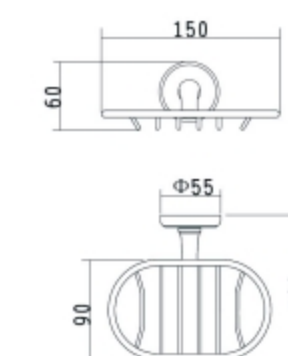

XT-6470 Soap dish