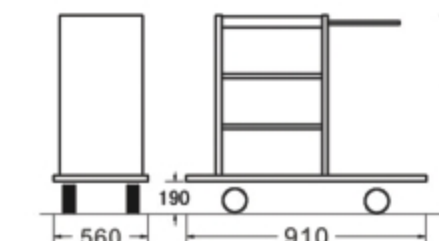

MODEL:99.7801C