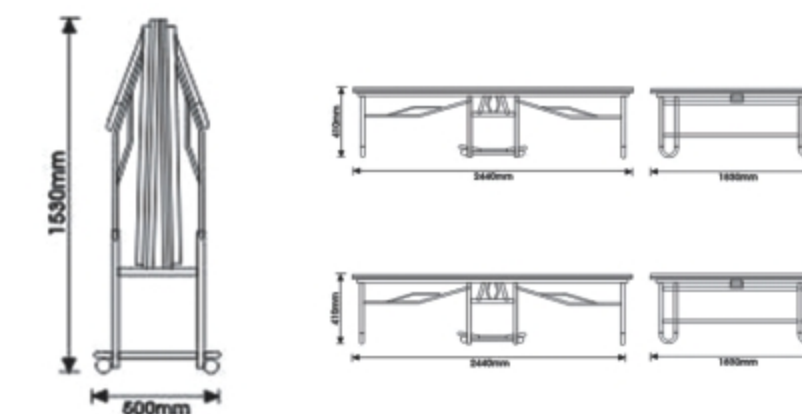

## OASIS Accessories

1# Partition  
Dimensions: W1840xD520xH1860

2# Partition  
Dimensions: W1800xD520xH1930

Model:6# Parttion

**OASIS Mible stage**

Model: 99.6003S Mobile stage  
Size: 2440(L)\*1220(W)\*410/610(H)mm  
Model: 99.6003 Mobile stage  
Size: 2440(L)\*1828(W)\*410/610(H)mm