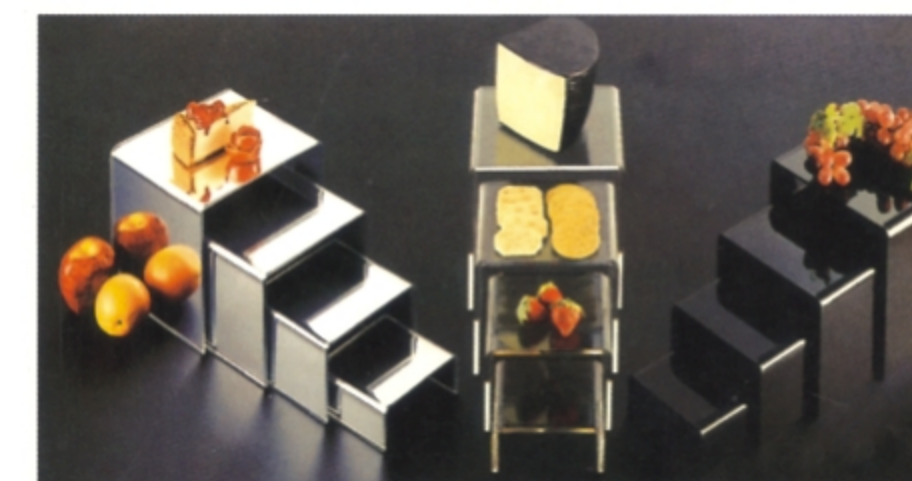

Acrylic Risers(set of 4) Model-YAD-15
size: 8x8x8" , 7x7x6" ,
6x6x4" , 5x5x2"