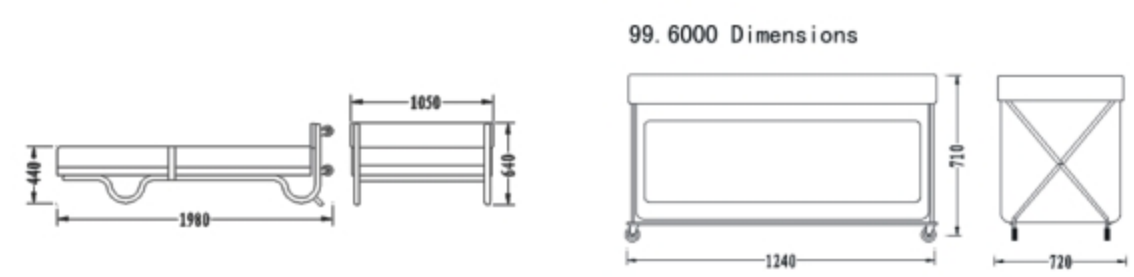

Model:99.6000