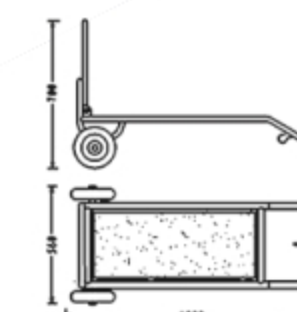

**LOBY**

Model:91.2002

Model:91.2018

**LOBY Handtruck**

1" (2.5 cm) Stainless steel tubular construction  
 6" (15 cm) dia wheels with brakes  
 Finish: Polished, Satin, Gold

Model:91.2008

Model:90.2007

Model:91.2222