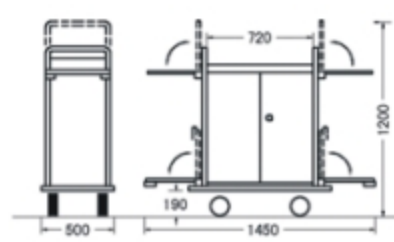

MODEL:99.9802