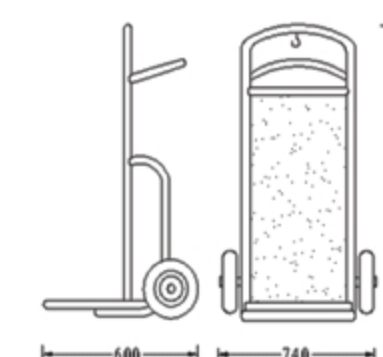

Model:91.2018

LOBY Handtruck

1" (2.5 cm) Stainless steel tubular construction
6" (15 cm) dia wheels with brakes
Finish: Polished, Satin, Gold