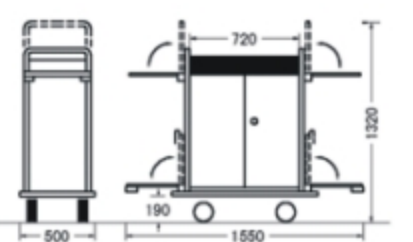

MODEL:99.9804D