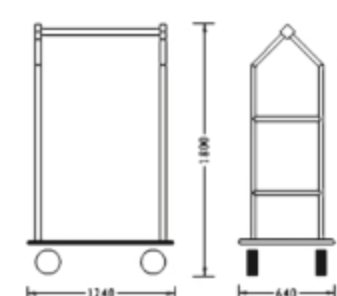

Model:91.2004