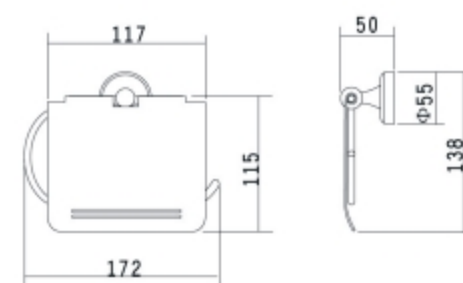

COZY Bathroom accessories

Main material:#304 stainless steel
Finish:Polished
Length available in:508/610/711mm

Main material:#304 stainless steel
Finish:Polished
Length available in:508/610/711mm

Main material:#304 stainless steel
Finish:Polished
Length available in:508/610/711mm

Main material:#304 stainless steel
Finish:Polished

COZY Bathroom accessories

Material:#304 S/S,/zinc alloy
Finish:Polished

Material:#304 S/S,/zinc alloy
Finish:Polished

Material:#304 S/S,/zinc alloy
Finish:Polished

Material:#304 S/S,/zinc alloy
Finish:Polished