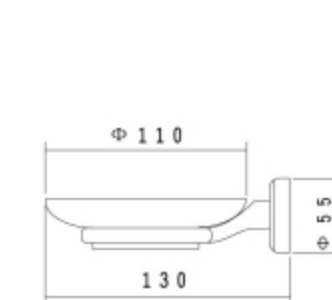

XT-5480 Soap dish