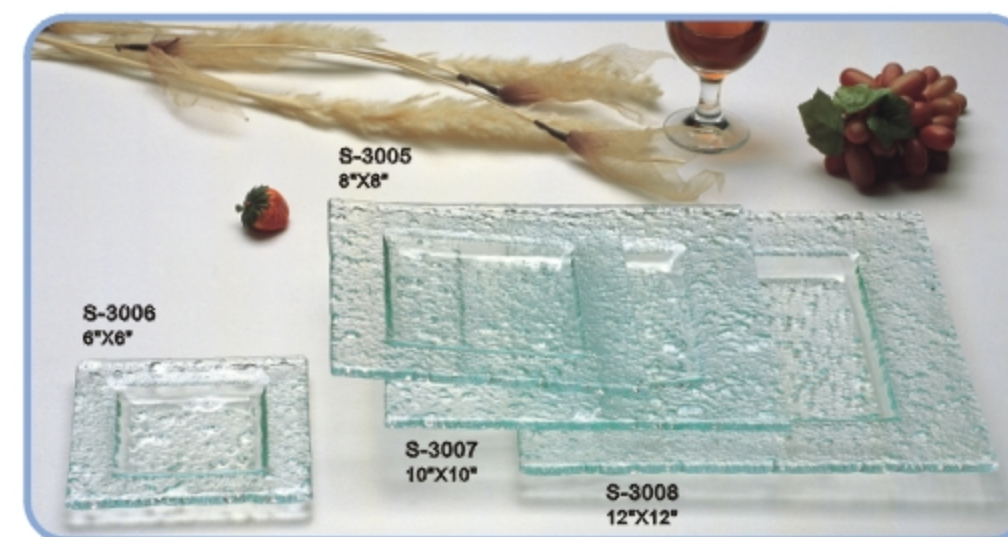

YUMMY Glass buffet