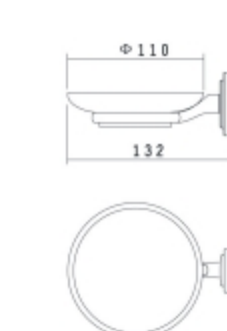

XT-5717 Robe hook