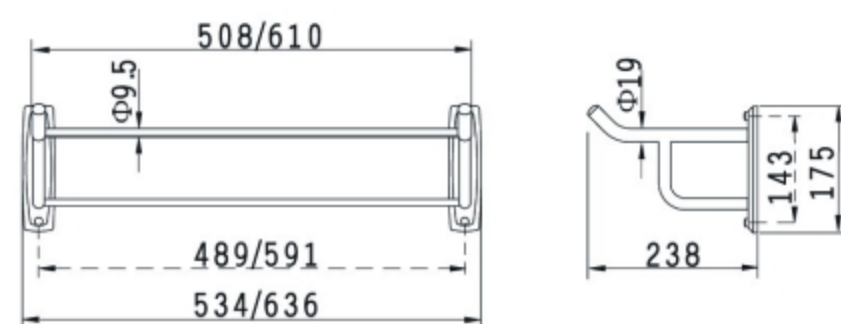

ANT-113 Towel rack

Main material:#304 stainless steel
Finish:Polished
Length available in:508/610/711mm