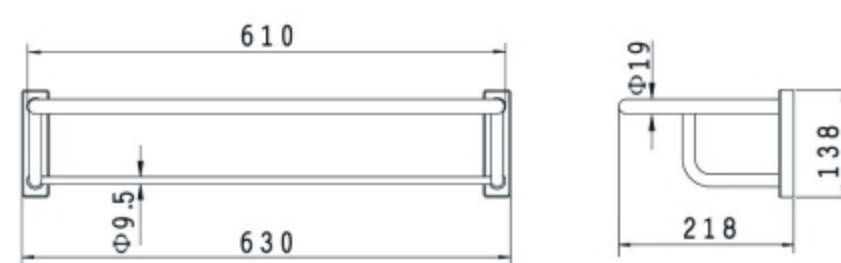

Main material:#304 stainless steel
Finish:Polished