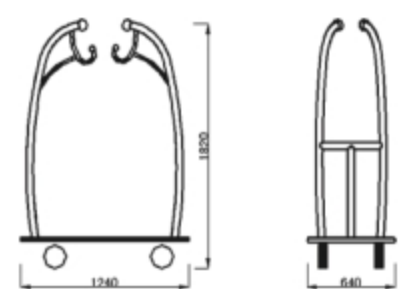

# LOBY

**LOBBY** COLLECTION

- 
- 
- 
- 

Luggage cart  
Crowd control system  
Sign stand  
Dustbin

Model:92.2112

Model:91.2004

**LOBY Luggage cart**

2" (5 cm)/1.5" (3.8cm) Stainless steel tubular construction  
 8" (21 cm)/6" (15cm) dia wheels with brakes  
 Non-marking brown/black bumper, Commercial carpet  
 Finish: Polished, Satin, Gold