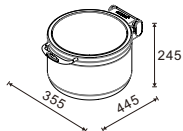

W20-1102T
Rectangular 1/1 size
8.5L food pan

W20-2302T
Square 2/3 size
5.5L food pan

W20-2802T
Soup Station
10L bain marie

W20-3602T
Round 36cm
6.8L food pan

Advantages

* Advance Hydraulic Hinge

Smooth, slow and silent closing with 80000 times guarantee. The opening and closing time is adjustable from 20 - 40 seconds (+/- 5 seconds).