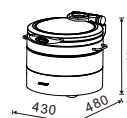

W17-23001
Rectangular 2/3 size
5.5L food pan

W17-28101
Soup Station
10L bain marie