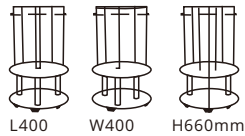

U09-1000

L400 W400 H660mm

- * Not including the cups, plates and spoons
- * Recommend cup size: 80 ~ 85 mm in diameter
- * Recommend plate size: less than 145mm in diameter
- * Recommend spoon size: 100 ~ 120 mm in length