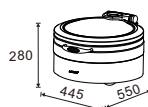

W17-28101
Soup Station
10L bain marie

W17-36001
Round 36cm
6.8L food pan