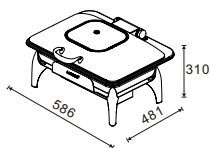

VERSATILE CHAFER - VIENNA

**W16-1102T +
W16-1100B**
Rectangular 1/1 size
8.5L food pan