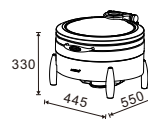

VERSATILE CHAFER - SICILY

W17-11002
Rectangular 1/1 size
8.5L food pan

W17-23002
Rectangular 2/3 size
5.5L food pan

W17-28102
Soup Station
10L bain marie

W17-36002
Round 36cm
6.8L food pan

W17-11001
Rectangular 1/1 size
8.5L food pan