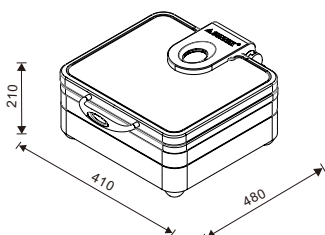

W07-2302T + W07-2303B