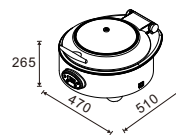

W37521
Rectangular 1/1 size
8.5L food pan

W35521
Square 2/3 size
5.5L food pan

W38521
Soup Station
10L bain marie

W36521
Round 36cm
6.8L food pan

SPECIFICATION

Voltage: 220V AC 50/60Hz

Power Consumption: 600W