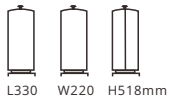

Beverage Dispensers

- Size ranges from 5 litre to 11.4 litre
- Removable drip tray
- Polycarbonate or SAN container
- Tomlinson faucet

Marbella

L330 W220 H518mm

X23588 5ltr

Marbella

L425 W304 H518mm

X23588X2 5ltr x 2