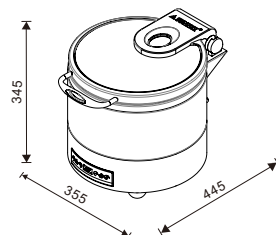

W07-3602T
Round 36cm
6.8L food pan

W07-3602T+W07-3601B

W07-3602T + W07-3602B

W07-2802T
Soup Station
10L bain marie

W07-2802T + W07-2801B

W07-2802T + W07-2802B

W07-3602T + W07-3603B

W07-3602T + W07-3604B