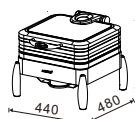

W17-23002
Rectangular 2/3 size
5.5L food pan