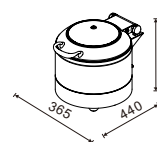

**W16-2302T +
W16-2302B**
Rectangular 2/3 size
5.5L food pan

**W16-2802T +
W16-2802B**
Soup Station
10L bain marie