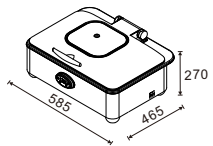

W37521
Rectangular 1/1 size
8.5L food pan

W35521
Square 2/3 size
5.5L food pan

W38521
Soup Station
10L bain marie

W36521
Round 36cm
6.8L food pan

SPECIFICATION

Voltage: 220V AC 50/60Hz

Power Consumption: 600W