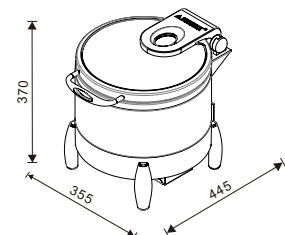

W07-2802T + W07-2805B