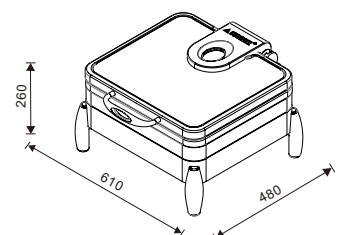

W07-2302T + W07-2305B