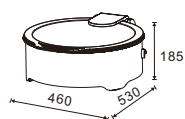

ELECTRIC CHAFER - DRY HEAT STANDARD

W21-3610
Round 36cm
6.8L water pan
Matt finished outer surface