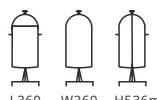

Classic Coffee

L360 W260 H536mm

X23676 10.5ltr