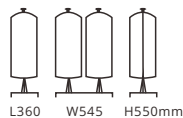

Classic Juice

L360 W545 H550mm

X23688TX2 8ltr x 2, SAN container

X23688PX2 8ltr x 2, PC container