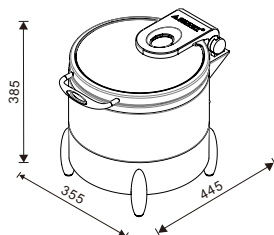

W07-2802T + W07-2804B