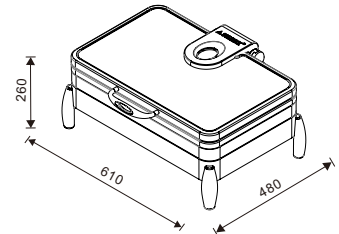

W07-1102T + W07-1105B