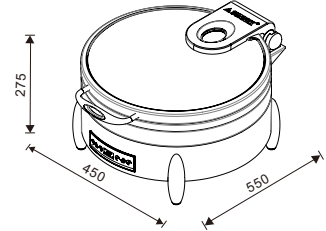

W07-3602T
Round 36cm
6.8L food pan

W07-3602T+W07-3601B

W07-3602T + W07-3602B

W07-2802T
Soup Station
10L bain marie

W07-2802T + W07-2801B

W07-2802T + W07-2802B

W07-3602T + W07-3603B

W07-3602T + W07-3604B