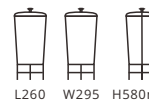

Verona

L260 W295 H580mm

U17-2000 11.4ltr