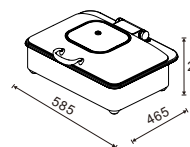

**W16-1102T +
W16-1102B**
Rectangular 1/1 size
8.5L food pan