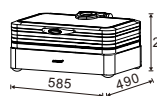

VERSATILE CHAFER - SICILY

W17-11002
Rectangular 1/1 size
8.5L food pan

W17-23002
Rectangular 2/3 size
5.5L food pan

W17-28102
Soup Station
10L bain marie

W17-36002
Round 36cm
6.8L food pan

W17-11001
Rectangular 1/1 size
8.5L food pan