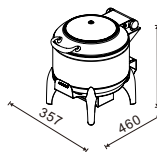

W07-3602T + W07-3605B

W07-2802T + W07-2803B

W07-2802T + W07-2804B

W07-2802T + W07-2805B

INNOVATION WE ARE DOING NEW THINGS...

VERSATILE CHAFER - VIENNA

**W16-1102T +
W16-1100B**
Rectangular 1/1 size
8.5L food pan

**W16-2302T +
W16-2300B**
Rectangular 2/3 size
5.5L food pan

**W16-2802T +
W16-2800B**
Soup Station
10L bain marie

**W16-3602T +
W16-3600B**
Round 36cm
6.8L food pan

**W16-1102T +
W16-1102B**
Rectangular 1/1 size
8.5L food pan