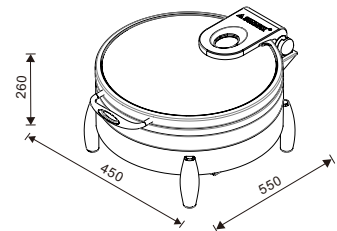

W07-3602T
Round 36cm
6.8L food pan

W07-3602T+W07-3601B

W07-3602T + W07-3602B

W07-2802T
Soup Station
10L bain marie

W07-2802T + W07-2801B

W07-2802T + W07-2802B

W07-3602T + W07-3603B

W07-3602T + W07-3604B