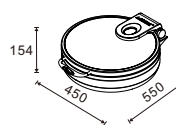

W07-3602T
Round 36cm
6.8L food pan