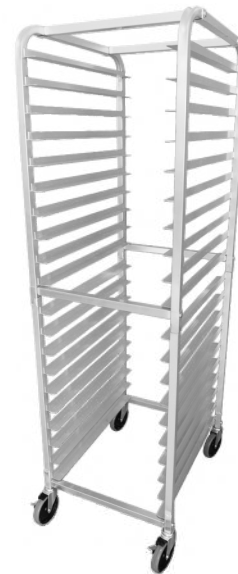

Aluminium Pizza Bakery Trolley

- Sturdy and easy to use.
- Good for preparation of bakery items

MTR-L1	10 layers Aluminium trolley
MTR-L2	12 layers Aluminium trolley
MTR-L3	20 layers Aluminium trolley

Aluminium Riser

- Easy to use & easy to clean
- Lightweight

MAS-L1	Alu riser, 20 x 36 x 12cm
MAS-L2	Alu riser, 20 x 48 x 12cm
MAS-L3	Alu riser, 20 x 60 x 12cm
MAS-S1	Alu riser, 20 x 36 x 8cm
MAS-S2	Alu riser, 20 x 48 x 8cm
MAS-S3	Alu riser, 20 x 60 x 8cm