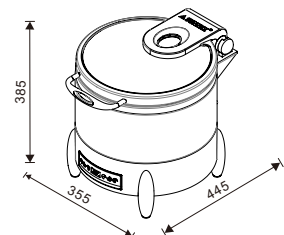

W07-3602T
Round 36cm
6.8L food pan

W07-3602T+W07-3601B

W07-3602T + W07-3602B

W07-2802T
Soup Station
10L bain marie

W07-2802T + W07-2801B

W07-2802T + W07-2802B

W07-3602T + W07-3603B

W07-3602T + W07-3604B