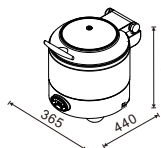

W37521
Rectangular 1/1 size
8.5L food pan

W35521
Square 2/3 size
5.5L food pan

W38521
Soup Station
10L bain marie

W36521
Round 36cm
6.8L food pan

SPECIFICATION

Voltage: 220V AC 50/60Hz

Power Consumption: 600W