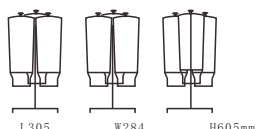

Classic Cereal

L305 W284 H605mm

X23577X3 Revolving, 4ltr x 3