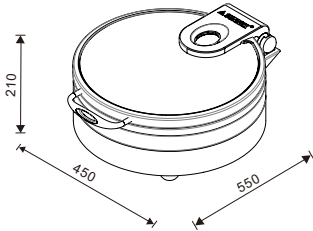

W07-3602T
Round 36cm
6.8L food pan

W07-3602T+W07-3601B

W07-3602T + W07-3602B

W07-2802T
Soup Station
10L bain marie

W07-2802T + W07-2801B

W07-2802T + W07-2802B

W07-3602T + W07-3603B

W07-3602T + W07-3604B