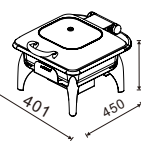

**W16-2302T +
W16-2300B**
Rectangular 2/3 size
5.5L food pan

**W16-2802T +
W16-2800B**
Soup Station
10L bain marie

**W16-3602T +
W16-3600B**
Round 36cm
6.8L food pan

**W16-1102T +
W16-1102B**
Rectangular 1/1 size
8.5L food pan