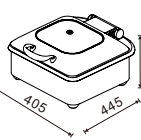

**W16-2302T +
W16-2300B**
Rectangular 2/3 size
5.5L food pan

**W16-2802T +
W16-2800B**
Soup Station
10L bain marie

**W16-3602T +
W16-3600B**
Round 36cm
6.8L food pan

**W16-1102T +
W16-1102B**
Rectangular 1/1 size
8.5L food pan