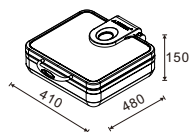

W07-2302T
Square 2/3 size
5.5L food pan