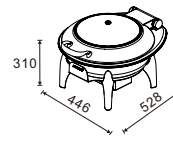

**W16-2302T +
W16-2300B**
Rectangular 2/3 size
5.5L food pan

**W16-2802T +
W16-2800B**
Soup Station
10L bain marie

**W16-3602T +
W16-3600B**
Round 36cm
6.8L food pan

**W16-1102T +
W16-1102B**
Rectangular 1/1 size
8.5L food pan