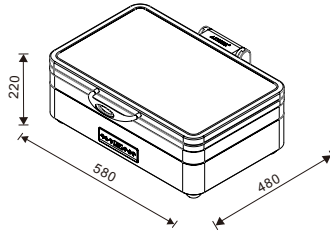

W20-1102T + W07-1101B