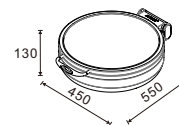

W20-1102T
Rectangular 1/1 size
8.5L food pan

W20-2302T
Square 2/3 size
5.5L food pan

W20-2802T
Soup Station
10L bain marie

W20-3602T
Round 36cm
6.8L food pan

Advantages

* Advance Hydraulic Hinge

Smooth, slow and silent closing with 80000 times guarantee. The opening and closing time is adjustable from 20 - 40 seconds (+/- 5 seconds).