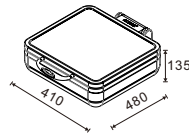

W20-1102T
Rectangular 1/1 size
8.5L food pan

W20-2302T
Square 2/3 size
5.5L food pan

W20-2802T
Soup Station
10L bain marie

W20-3602T
Round 36cm
6.8L food pan

Advantages

* Advance Hydraulic Hinge

Smooth, slow and silent closing with 80000 times guarantee. The opening and closing time is adjustable from 20 - 40 seconds (+/- 5 seconds).