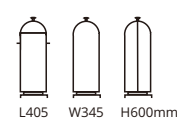

Milk

U16-3000 5ltr

U16-4000 11.4ltr

Coffee

U19-3000 5ltr

U19-4000 11.4ltr

Heating Units

Plates