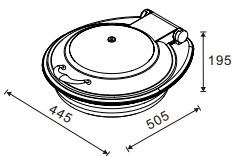

VERSATILE CHAFER - GENOA

W36204