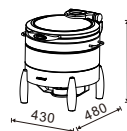

W17-28102
Soup Station
10L bain marie