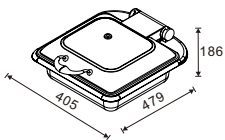

* Optional Frames

In case you are not ready for induction, optional frames are available for you to use the traditional method for warming.

VERSATILE CHAFER - GENOA

W35104
Square 2/3 size
5.5L food pan

W35204