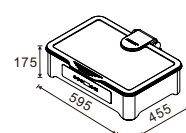

BUFFETWARE

ELECTRIC CHAFER - DRY HEAT DELUXE

W21-3600
Round 36cm
6.8L water pan
Matt finished outer surface

W21-2300
Square 2/3 size
5.5L water pan
Matt finished outer surface

W21-1100
Rectangular 1/1 size
8.5L water pan
Matt finished outer surface