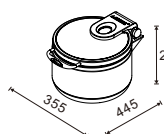

BURANO

Versatile Chafer

VERSATILE CHAFER - BURANO

W07-1102T
Rectangular 1/1 size
8.5L food pan

W07-2302T
Square 2/3 size
5.5L food pan

W07-2802T
Soup Station
10L bain marie

W07-3602T
Round 36cm
6.8L food pan