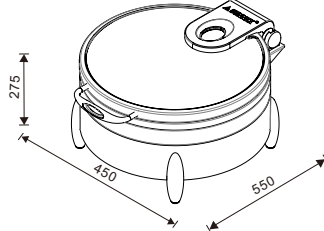

W07-3602T
Round 36cm
6.8L food pan

W07-3602T+W07-3601B

W07-3602T + W07-3602B

W07-2802T
Soup Station
10L bain marie

W07-2802T + W07-2801B

W07-2802T + W07-2802B

W07-3602T + W07-3603B

W07-3602T + W07-3604B