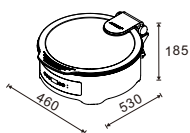

BUFFETWARE

ELECTRIC CHAFER - DRY HEAT DELUXE

W21-3600
Round 36cm
6.8L water pan
Matt finished outer surface

W21-2300
Square 2/3 size
5.5L water pan
Matt finished outer surface

W21-1100
Rectangular 1/1 size
8.5L water pan
Matt finished outer surface