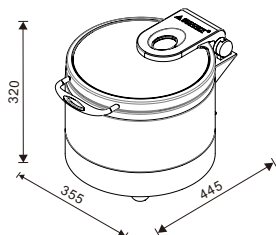

W07-2802T + W07-2803B