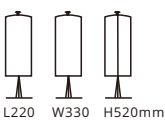

X83828 4ltr x 2 bain maries,
with 2 ladles

W83-1001 13.5ltr, see through cover
with mechanical hinge

Beverage Dispenser

- Keeps juice and milk cool with no need to refill ice tube.
- Low power consumption
- Tomlinson faucet
- 220V AC, 50/60, 60W
- DC 12V