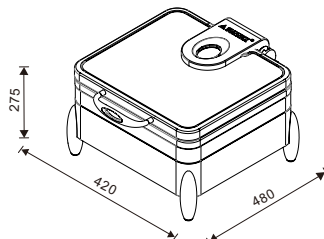

W07-2302T + W07-2304B