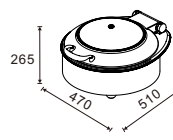

**W16-2802T +
W16-2802B**
Soup Station
10L bain marie

**W16-3602T +
W16-3602B**
Round 36cm
6.8L food pan