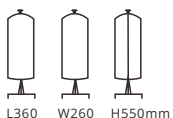

Classic Juice

L360 W260 H550mm

X23688T 8ltr, SAN container

X23688P 8ltr PC container