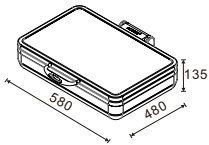

W20-1102T
Rectangular 1/1 size
8.5L food pan

W20-2302T
Square 2/3 size
5.5L food pan

W20-2802T
Soup Station
10L bain marie

W20-3602T
Round 36cm
6.8L food pan

Advantages

* Advance Hydraulic Hinge

Smooth, slow and silent closing with 80000 times guarantee. The opening and closing time is adjustable from 20 - 40 seconds (+/- 5 seconds).