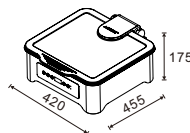

BUFFETWARE

ELECTRIC CHAFER - DRY HEAT DELUXE

W21-3600
Round 36cm
6.8L water pan
Matt finished outer surface

W21-2300
Square 2/3 size
5.5L water pan
Matt finished outer surface

W21-1100
Rectangular 1/1 size
8.5L water pan
Matt finished outer surface