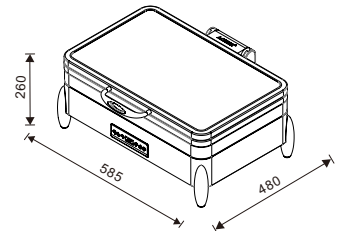

W20-1102T + W07-1102B