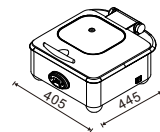

W37521
Rectangular 1/1 size
8.5L food pan

W35521
Square 2/3 size
5.5L food pan

W38521
Soup Station
10L bain marie

W36521
Round 36cm
6.8L food pan

SPECIFICATION

Voltage: 220V AC 50/60Hz

Power Consumption: 600W