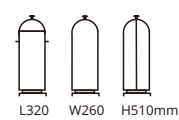

Milk

U16-3000 5ltr

U16-4000 11.4ltr

Coffee

U19-3000 5ltr

U19-4000 11.4ltr

Heating Units

Plates